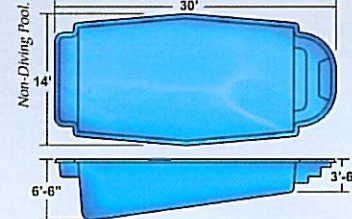

Use of Diving Equipment is Prohibited.

Santa Barbara