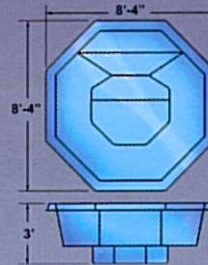

Lap Pools

Hydro Zones

All Hydro Zones are Non-Diving Pools. Use of Diving Equipment is Prohibited.

All dimensions are to outside edge. Lengths, widths, and depths may vary up to 3%. Measurements are to largest section.

Spas

All dimensions are to outside edge. Lengths, widths, and depths may vary up to 3%. Measurements are to largest section.
All Spas and Splash Spas are Non-Diving. Use of Diving Equipment is Prohibited.

Shasta

Tahoe

Placid

Royal

Shasta Spillover

Tahoe Spillover

Placid Spillover

Royal Spillover