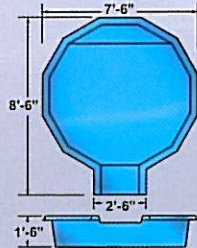

Tahoe Splash