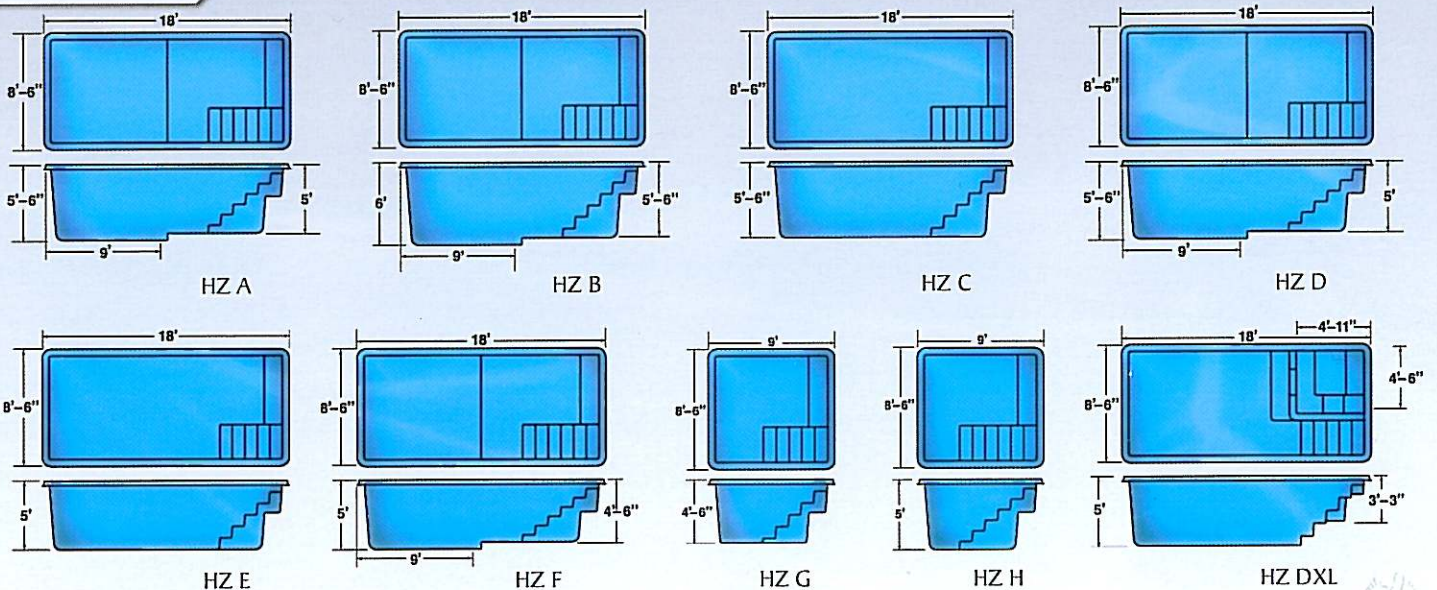

Lap Pools

Hydro Zones

All Hydro Zones are Non-Diving Pools. Use of Diving Equipment is Prohibited.

All dimensions are to outside edge. Lengths, widths, and depths may vary up to 3%. Measurements are to largest section.

Spas

All dimensions are to outside edge. Lengths, widths, and depths may vary up to 3%. Measurements are to largest section.
All Spas and Splash Spas are Non-Diving. Use of Diving Equipment is Prohibited.