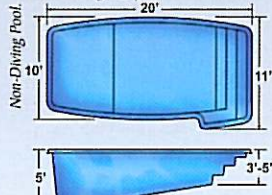

Use of Diving Equipment is Prohibited.

Clearwater