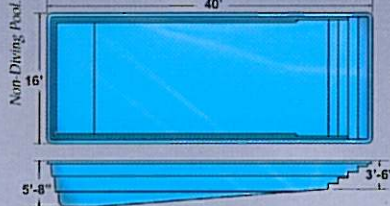

Use of Diving Equipment is Prohibited.

Ocean Breeze