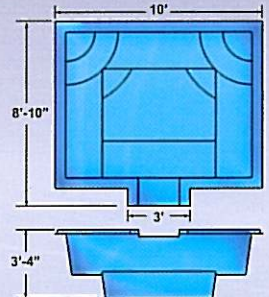

Lap Pools

Hydro Zones

All Hydro Zones are Non-Diving Pools. Use of Diving Equipment is Prohibited.

All dimensions are to outside edge. Lengths, widths, and depths may vary up to 3%. Measurements are to largest section.

Spas

All dimensions are to outside edge. Lengths, widths, and depths may vary up to 3%. Measurements are to largest section.
All Spas and Splash Spas are Non-Diving. Use of Diving Equipment is Prohibited.

Shasta

Tahoe

Placid

Royal

Shasta Spillover

Tahoe Spillover

Placid Spillover

Royal Spillover