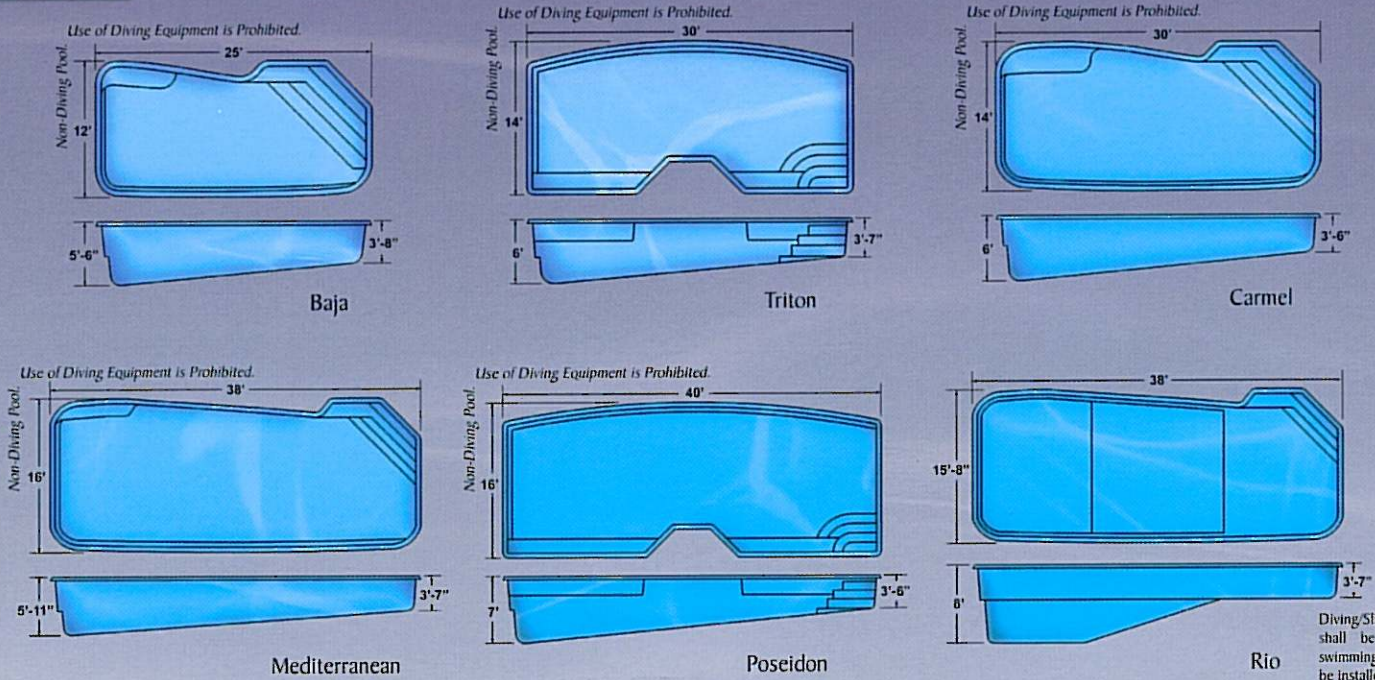

Custom

Diving/Sliding equipment shall be designed for swimming pools and shall be installed in accordance with the diving/sliding equipment manufacturer's specifications. Please contact the diving/sliding equipment manufacturer for their specifications.