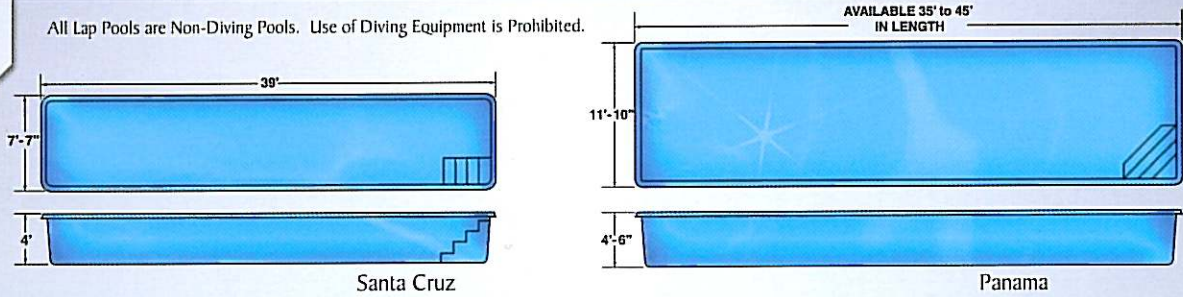

Lap Pools

Hydro Zones

All Hydro Zones are Non-Diving Pools. Use of Diving Equipment is Prohibited.

All dimensions are to outside edge. Lengths, widths, and depths may vary up to 3%. Measurements are to largest section.

Spas

All dimensions are to outside edge. Lengths, widths, and depths may vary up to 3%. Measurements are to largest section.
All Spas and Splash Spas are Non-Diving. Use of Diving Equipment is Prohibited.